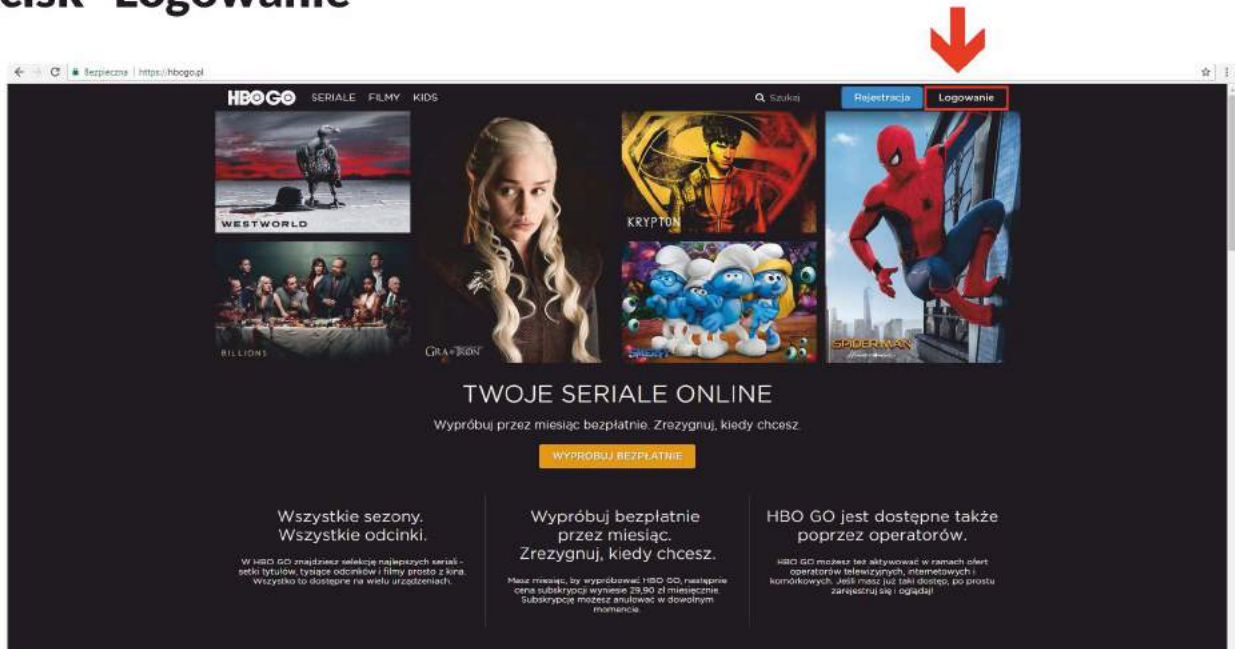

Instrukcja logowania do HBO GO

1. Wejdź na stronę www.hbogo.pl i kliknij w prawym górnym rogu w przycisk “Logowanie”